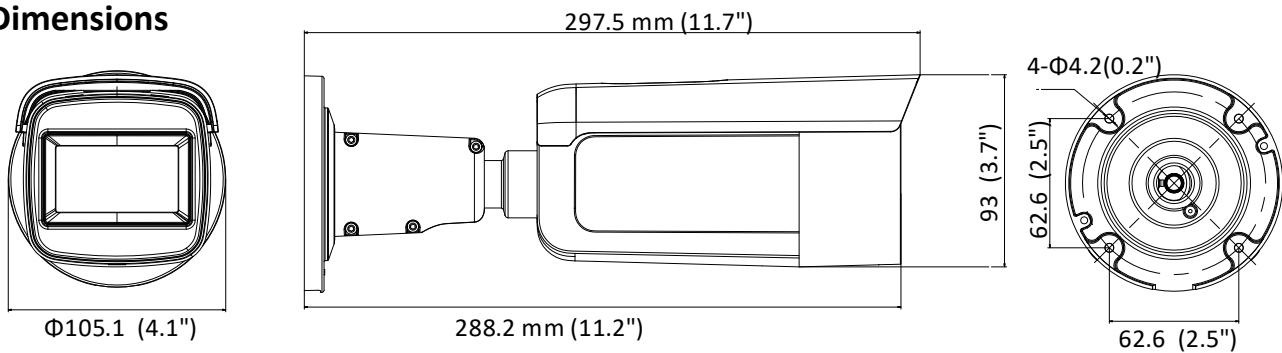

Protection Level	IP67
Material	Metal
Dimensions	Φ 105.1 × 297.5 mm (Φ 4.1" × 11.7")
Weight	Camera: Approx. 1285 g (2.8 lb.) With Package: Approx. 1964 g (4.3 lb.)

Available Model:

DS-2CD2663G1-IZ(2.8 to 12 mm), DS-2CD2663G1-IZS(2.8 to 12 mm)

Dimensions

Accessories