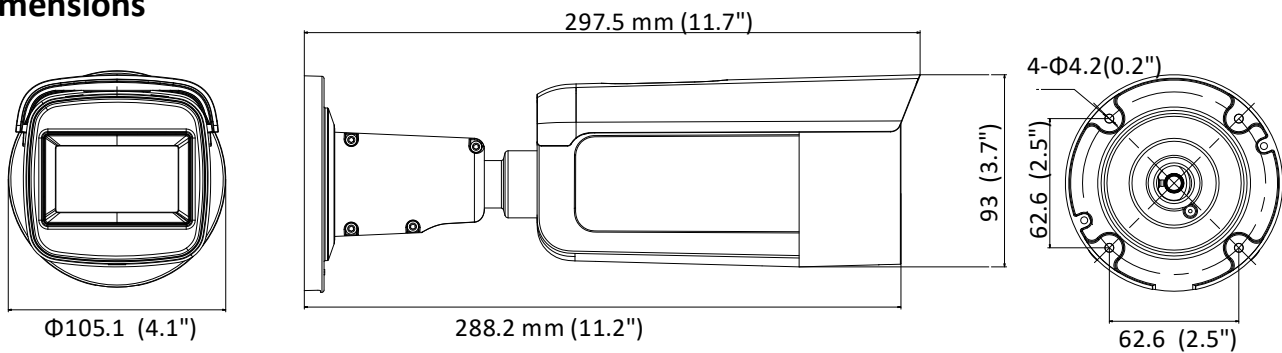

Protection Level	IP67
Material	Metal
Dimensions	Φ 105.1 × 297.5 mm (Φ 4.1" × 11.7")
Weight	Camera: Approx. 1285 g (2.8 lb.) With Package: Approx. 1964 g (4.3 lb.)

Available Model:

DS-2CD2623G1-IZ (2.8 to 12 mm), DS-2CD2623G1-IZS (2.8 to 12 mm)

Dimensions

Accessories