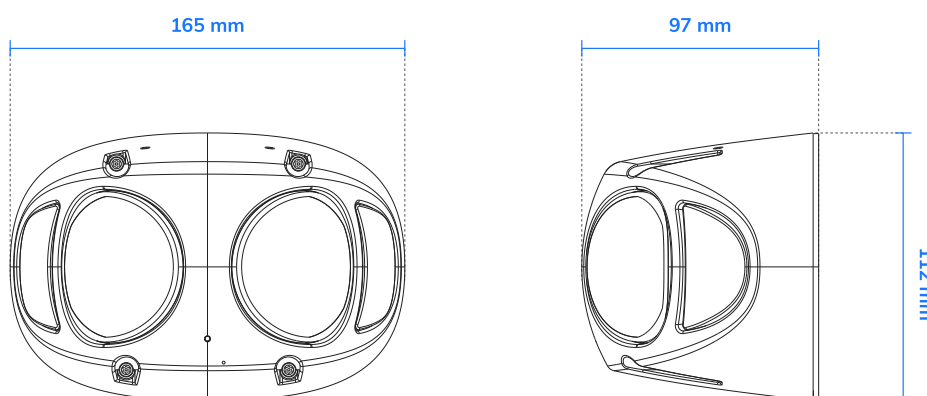

Dimensions

Compatible Accessories

Mounting Kit

Mounting Kit

Mounting Kit

All specifications are subject to change without notice. Copyright©VIVOTEK INC. All rights reserved. Ver. 1