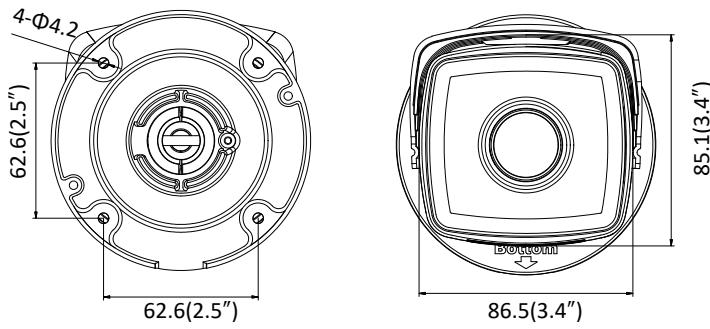

Weight	Camera: 1200 g (2.7 lb.)

Available Model

DS-2CD2T83G0-I5(2.8/4/6/8 mm), DS-2CD2T83G0-I8(2.8/4/6/8 mm)

Dimension

Unit: mm

Accessory

DS-1260ZJ
Junction Box