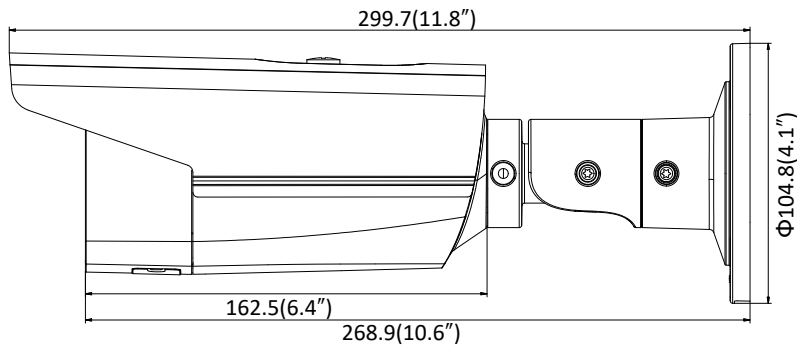

Weight	Camera: 1200 g (2.7 lb.)

Available Model

DS-2CD2T83G0-I5(2.8/4/6/8 mm), DS-2CD2T83G0-I8(2.8/4/6/8 mm)

Dimension

Unit: mm

Accessory

DS-1260ZJ
Junction Box