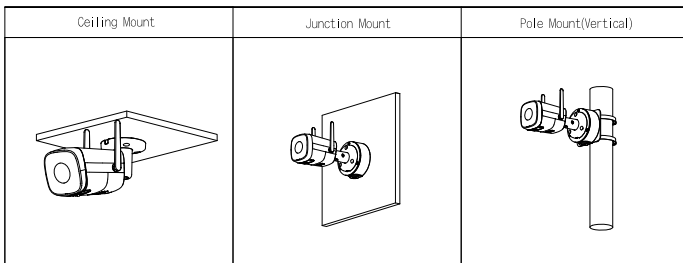

Ordering Information

Type	Model	Description
2 MP Camera	DH-IPC-HFW1230DTP-STW-0280B	2 MP IR Fixed-focal WiFi Bullet Network Camera, PAL, 2.8 mm
	DH-IPC-HFW1230DTN-STW-0280B	2 MP IR Fixed-focal WiFi Bullet Network Camera, NTSC, 2.8 mm
	DH-IPC-HFW1230DTP-STW-0360B	2 MP IR Fixed-focal WiFi Bullet Network Camera, PAL, 3.6 mm
	DH-IPC-HFW1230DTN-STW-0360B	2 MP IR Fixed-focal WiFi Bullet Network Camera, NTSC, 3.6 mm
Accessories	ADS-12AM-12 12012EPG	12V DC/1A Power Adapter

Accessories

Included:

ADS-12AM-12 12012EPG
12 V DC/1A
Power Adapter

Installation