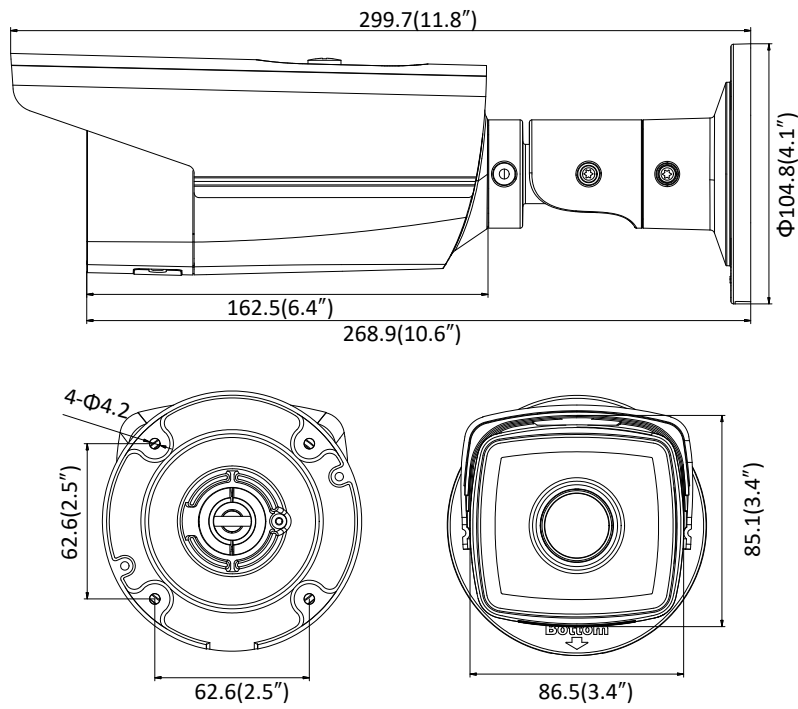

Dimensions	Camera: $\Phi 104.8 \times 299.7$ mm ($\Phi 4.1" \times 11.8"$) Package: $386 \times 156 \times 155$ mm ($15.2" \times 6.1" \times 6.1"$)
Weight	Camera: 1200 g (2.7 lb.)

Available Model

DS-2CD2T63G0-I5(2.8/4/6/8 mm), DS-2CD2T63G0-I8(2.8/4/6/8 mm)

Dimension

Unit: mm

Accessory