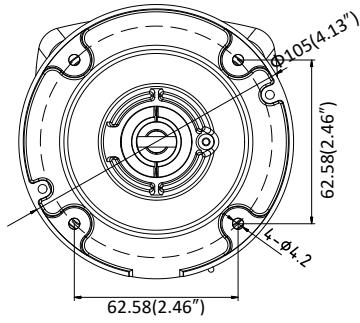

Available Model:

DS-2CD2T43G0-I5 (2.8/4/6/8 mm), DS-2CD2T43G0-I8 (2.8/4/6/8 mm)

Dimension

Unit: mm (inch)