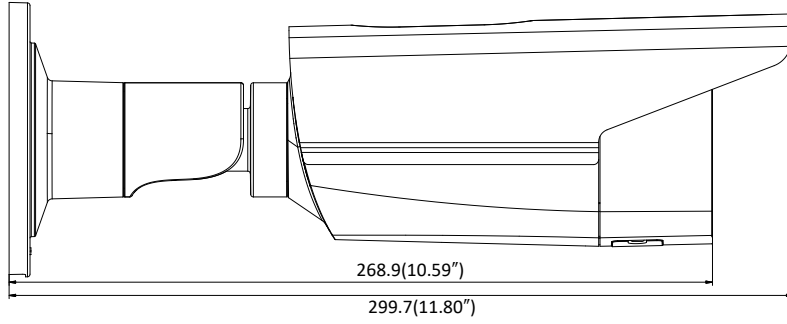

Available Model:

DS-2CD2T43G0-I5 (2.8/4/6/8 mm), DS-2CD2T43G0-I8 (2.8/4/6/8 mm)

Dimension

Unit: mm (inch)