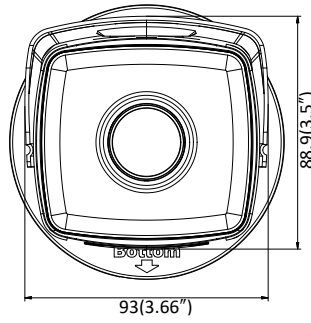

Available Model:

DS-2CD2T43G0-I5 (2.8/4/6/8 mm), DS-2CD2T43G0-I8 (2.8/4/6/8 mm)

Dimension

Unit: mm (inch)