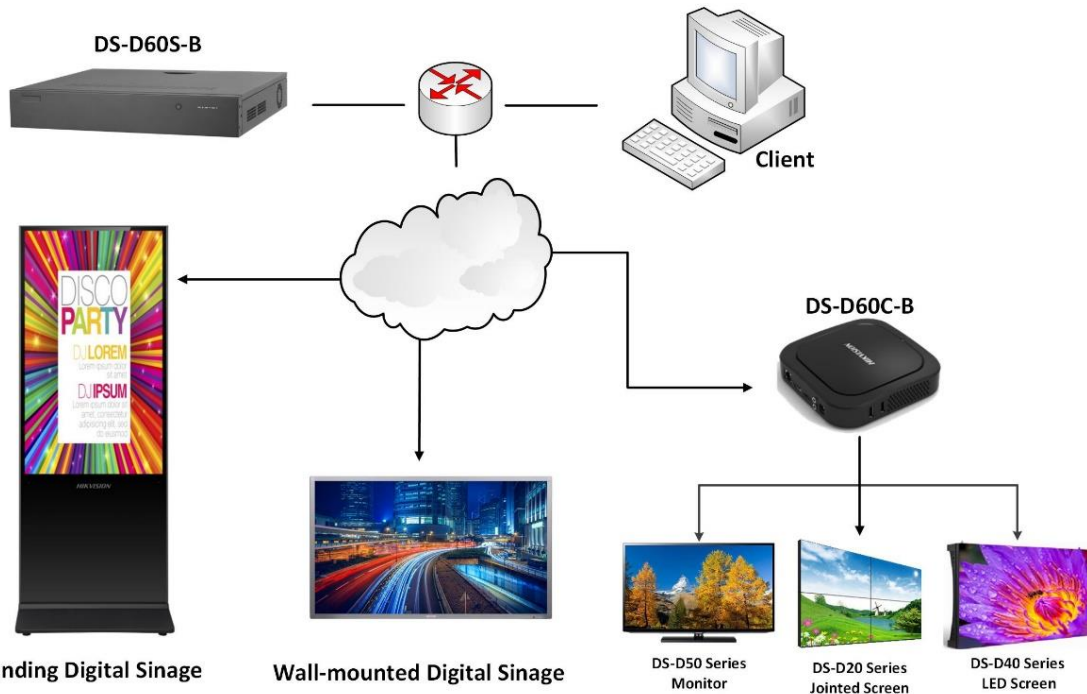

Accessory Device

Model	Material Code	Description	Picture
DS-D60S-B	302501753	Information release management server (integration of software and hardware)	

Typical Application

Distributed by **Standing Digital Sinage**

Wall-mounted Digital Sinage

DS-D50 Series Monitor

DS-D20 Series Jointed Screen

DS-D40 Series LED Screen

Headquarters

No.555 Qianmo Road, Binjiang District,
Hangzhou 310051, China
T +86-571-8807-5998
overseasbusiness@hikvision.com

Hikvision USA
T +1-909-895-0400
sales.usa@hikvision.com

Hikvision Australia
T +61-2-8599-4233
salesau@hikvision.com

Hikvision India
T +91-22-28469900
sales@pramahikvision.com

Hikvision Canada
T +1-866-200-6690
sales.canada@hikvision.com

Hikvision Thailand
T +662-275-9949
sales.thailand@hikvision.com

Hikvision Europe
T +31-23-5542770
sales.eu@hikvision.com

Hikvision Italy
T +39-0438-6902
info.it@hikvision.com

Hikvision Brazil
T +55 11 3318-0050
Latam.support@hikvision.com

Hikvision Turkey
T +90 (216)521 7070- 7074
sales.tr@hikvision.com

Hikvision Malaysia
T +601-7652-2413
sales.my@hikvision.com

Hikvision UK & Ireland
T +01628-902140
sales.uk@hikvision.com

Hikvision South Africa
Tel: +27 (10) 0351172
sale.africa@hikvision.com

Hikvision France
T +33(0)1-85-330-450
info.fr@hikvision.com

Hikvision Kazakhstan
T +7-727-9730667
nikia.panfilov@hikvision.ru

Hikvision Vietnam
T +84-974270888
sales.vt@hikvision.com

Hikvision UAE
T +971-4-4432090
salesme@hikvision.com

Hikvision Singapore
T +65-6684-4718
sg@hikvision.com

Hikvision Spain
T +34-91-737-16-55
info.es@hikvision.com

Hikvision Tashkent
T +99-87-1238-9438
uzb@hikvision.ru

Hikvision Hong Kong
T +852-2151-1761
info.hk@hikvision.com

Hikvision Russia
T +7-495-669-67-99
saleru@hikvision.com

Hikvision Korea
T +82-(0)31-731-8817
sales.korea@hikvision.com

Hikvision Poland
T +48-22-460-01-50
info.pl@hikvision.com

Hikvision Indonesia
T +62-21-2933759
Sales.Indonesia@hikvision.com

Hikvision Colombia
sales.colombia@hikvision.com