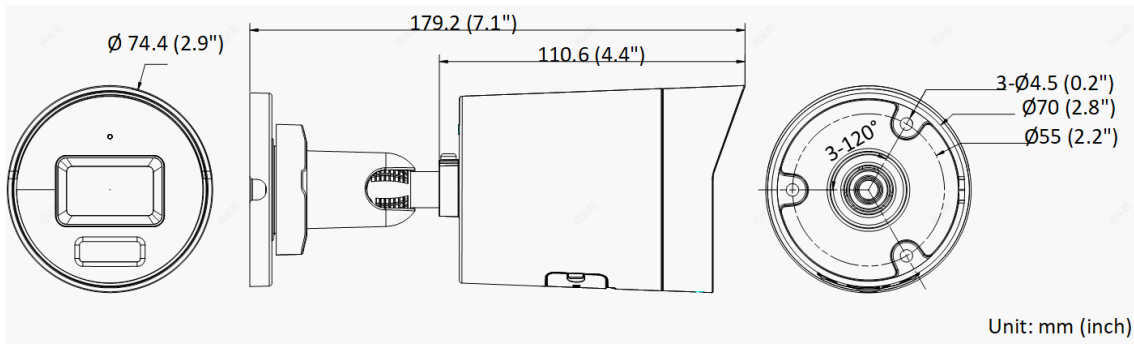

Level	Description
Top-level protection	Hikvision products at this level are equipped for use in areas where professional anti-corrosion protection is a must. Typical application scenarios include coastlines, docks, chemical plants, and more.
Moderate protection	Hikvision products at this level are equipped for use in areas with moderate anti-corrosion demands. Typical application scenarios include coastal areas about 2 kilometers (1.24 miles) away from coastlines, as well as areas affected by acid rain.
No specific protection	Hikvision products at this level are equipped for use in areas where no specific anti-corrosion protection is needed.

▪ **Dimension**