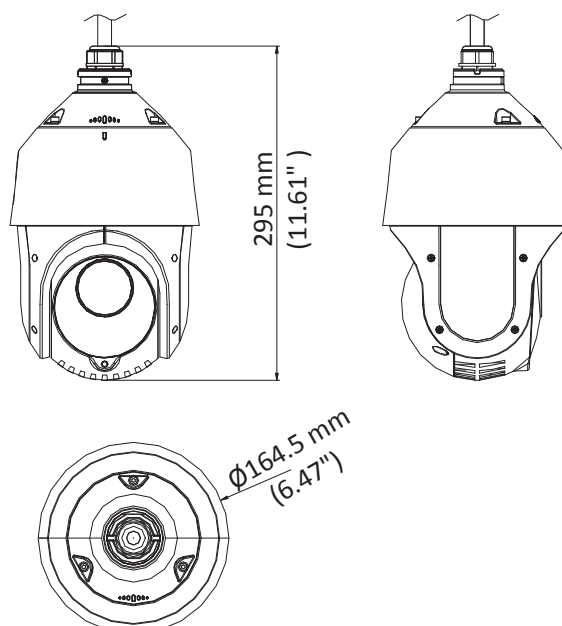

DX-36015X 2 MP IR Turbo 4-Inch Speed Dome

The camera speed dome is able to capture high quality images in poor light environment.

The black anti-reflective glass increases the luminousness which helps IR distance reach up to 100 m.

The embedded CMOS chip makes WDR, and real-time 1920 × 1080 resolution possible. With the help of the 15× optical zoom, and IR cut filter, the camera offers more details over an expansive area.

- 1/2.8" HD progressive scan CMOS
- 1920 × 1080 resolution
- 15× optical zoom, 16× digital zoom
- 120 dB true WDR (Wide Dynamic Range)
- Up to 100 m IR distance
- 3D intelligent positioning
- Switchable TVI/AHD/CVI/CVBS video output

Dimension