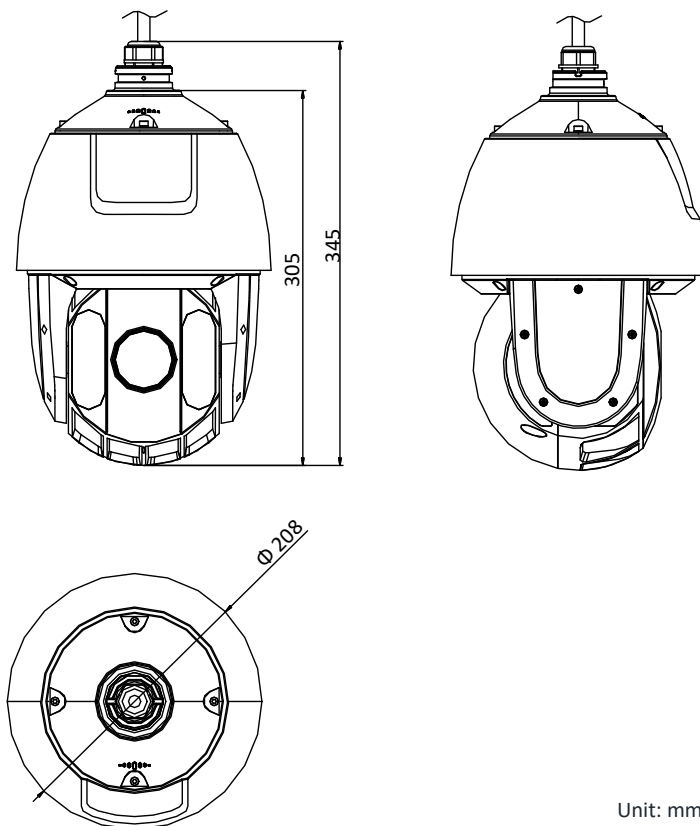

	Finnish, Croatian, Slovenian, Serbian, Turkish, Korean, Traditional Chinese, Thai, Vietnamese, Japanese, Latvian, Lithuanian, Portuguese (Brazil)
Power	24 VAC, 2.2 A, 50/60 Hz and Hi-PoE, 42.5 to 57 VDC, 1.41 A Max.: 30 W, including max. 10W for IR
Working Temperature	-30°C to 65°C (-22°F to 149°F)
Working Humidity	≤ 90%
Protection Level	IP66 Standard, 4000V Lightning Protection, Surge Protection and Voltage Transient Protection
Material	ADC 12, PC+10% GF
Dimensions	Φ 208 mm × 345 mm (Φ 8.19" × 13.58")
Weight	Approx. 3.3 kg (7.28 lb)

Dimensions

Unit: mm

Accessory

Included

DS-1602ZJ

Wall Mount

Optional

DS-1604ZJ-Box-Corner