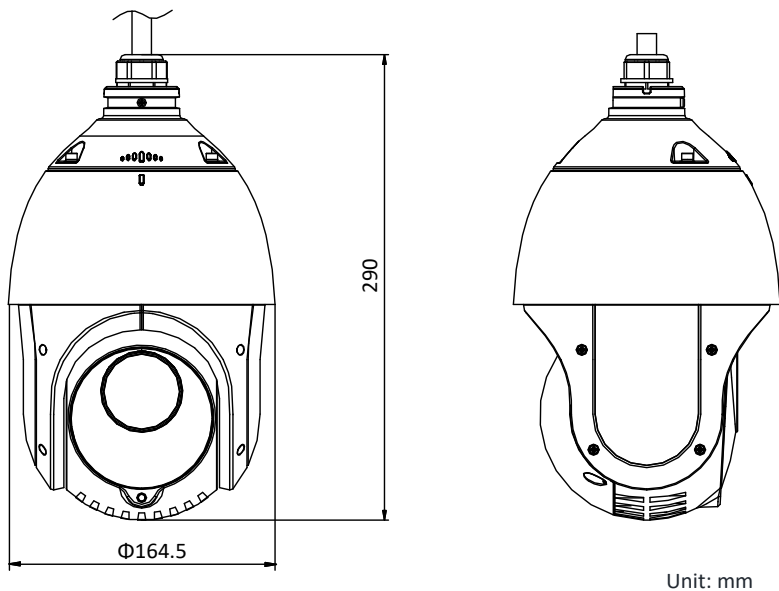

Dimensions

Accessory

Included:

DS-1618ZJ
Wall Mount

Optional:

DS-1673ZJ
Horizontal Pole Mount

DS-1602ZJ
Wall Mount

DS-1604ZJ-box
Wall mount with junction box