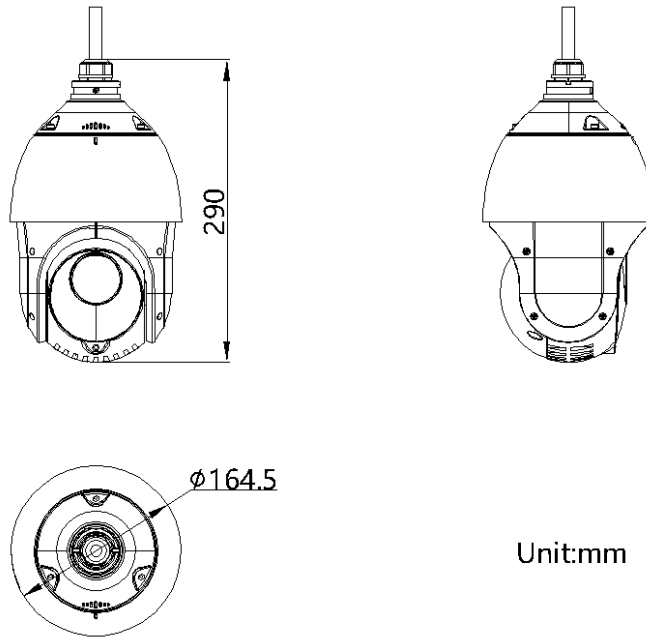

▪ **Dimension**

▪ **Accessory**

▪ **Included**