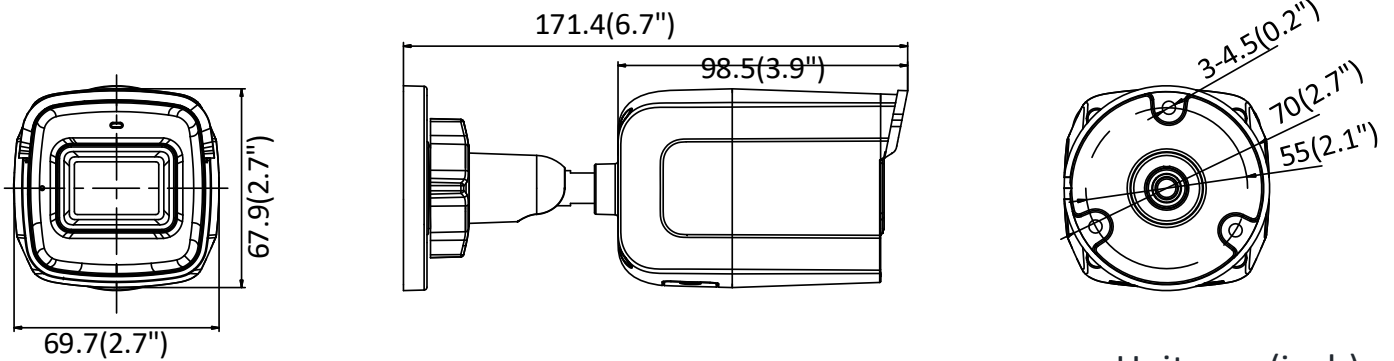

Dimensions

Unit: mm(inch)

Accessory

Distributed by