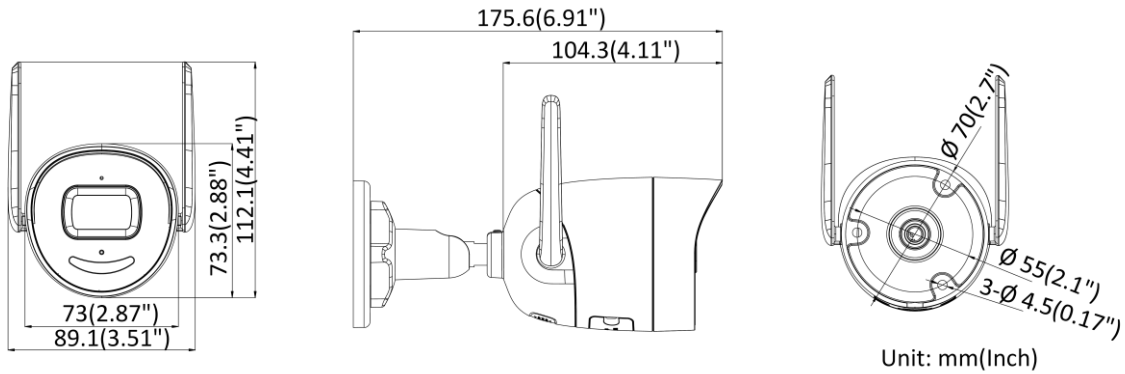

Dimension

Accessory

DS-1280ZJ-XS
Junction Box

Distributed by

HIKVISION®

Headquarters

No.555 Qianmo Road, Binjiang District,
Hangzhou 310051, China
T +86-571-8807-5998
overseasbusiness@hikvision.com

Hikvision USA
T +1-909-895-0400
sales.usa@hikvision.com

Hikvision Australia
T +61-2-8599-4233
salesau@hikvision.com

Hikvision India
T +91-22-28469900
sales@pramahikvision.com

Hikvision Canada
T +1-866-200-6690
sales.canada@hikvision.com

Hikvision Thailand
T +662-275-9949
sales.thailand@hikvision.com

Hikvision Europe
T +31-23-5542770
sales.eu@hikvision.com

Hikvision Italy
T +39-0438-6902
info.it@hikvision.com

Hikvision Brazil
T +55 11 3318-0050
Latam.support@hikvision.com

Hikvision Turkey
T +90 (216)521 7070- 7074
sales.tr@hikvision.com

Hikvision Malaysia
T +601-7652-2413
sales.my@hikvision.com

Hikvision UK & Ireland
T +01628-902140
sales.uk@hikvision.com

Hikvision South Africa
Tel: +27 (10) 0351172
sale.africa@hikvision.com

Hikvision France
T +33(0)1-85-330-450
info.fr@hikvision.com

Hikvision Kazakhstan
T +7-727-9730667
nikia.panfilov@hikvision.ru

Hikvision Vietnam
T +84-974270888
sales.vt@hikvision.com

Hikvision UAE
T +971-4-4432090
salesme@hikvision.com

Hikvision Singapore
T +65-6684-4718
sg@hikvision.com

Hikvision Spain
T +34-91-737-16-55
info.es@hikvision.com

Hikvision Tashkent
T +99-87-1238-9438
uzb@hikvision.ru

Hikvision Hong Kong
T +852-2151-1761
info.hk@hikvision.com

Hikvision Russia
T +7-495-669-67-99
saleru@hikvision.com

Hikvision Korea
T +82-(0)31-731-8817
sales.korea@hikvision.com

Hikvision Poland
T +48-22-460-01-50
info.pl@hikvision.com

Hikvision Indonesia
T +62-21-2933759
Sales.Indonesia@hikvision.com