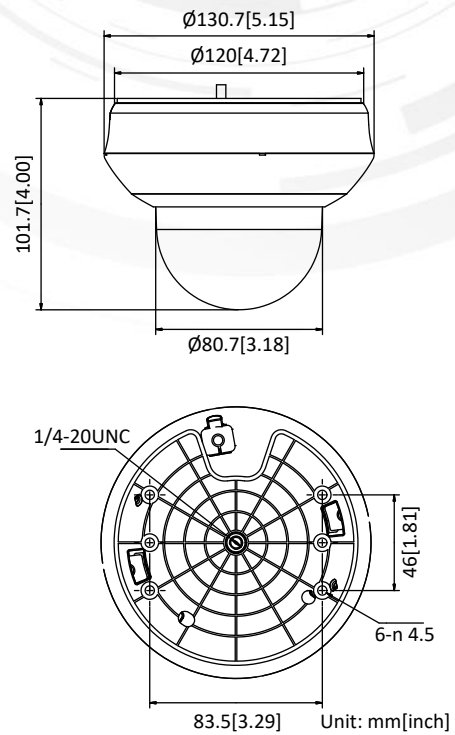

PTZ-N2404I-DE3

4MP 4× IR Network PTZ Camera

Key Features

- 1/3" progressive scan CMOS
- Up to 2560 × 1440@25fps resolution
- Min. illumination:
  Color: 0.005 Lux @(F1.6, AGC ON)
  B/W: 0.001 Lux @(F1.6, AGC ON)
  0 Lux with IR
- 4× optical zoom, 16× digital zoom
- 120 dB WDR, 3D DNR, HLC, EIS, Regional Exposure, Regional Focus
- 12 VDC & PoE
- Up to 20 m IR distance
- IK10, IP66
- Support H.265+/H.265 video compression

Available Model

- PTZ-N2404I-DE3

Dimension