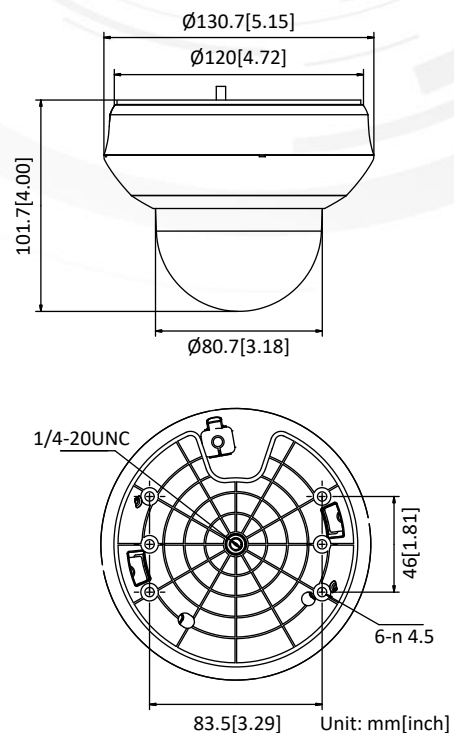

### 2MP 4× IR Network PTZ Camera

#### Key Features

- 1/2.8" progressive scan CMOS
- Up to 1920 × 1080@30fps resolution
- Min. illumination:  
Color: 0.005 Lux @(F1.6, AGC ON)  
B/W: 0.001 Lux @(F1.6, AGC ON)  
0 Lux with IR
- 4× optical zoom, 16× digital zoom
- 120 dB WDR, 3D DNR, HLC, EIS, Regional Exposure, Regional Focus
- 12 VDC & PoE
- Up to 20 m IR distance
- IK10, IP66
- Support H.265+/H.265 video compression

#### Dimension