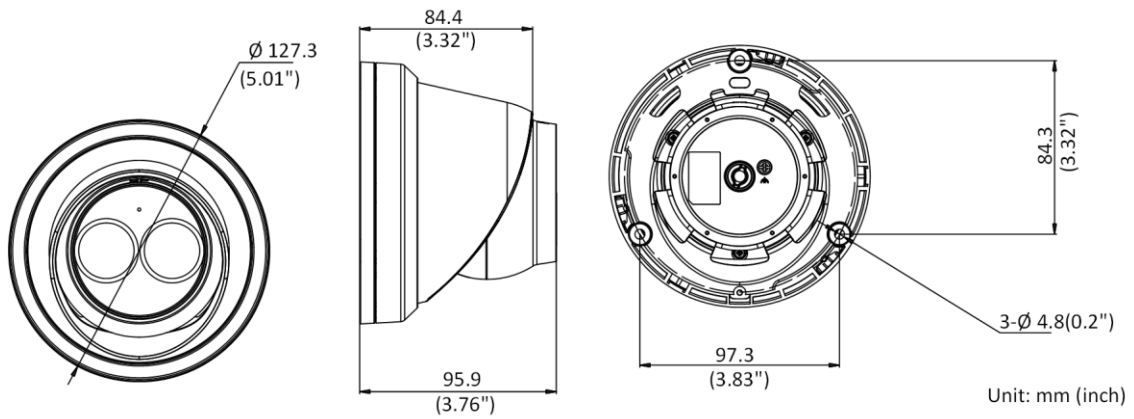

Dimensions

Accessory