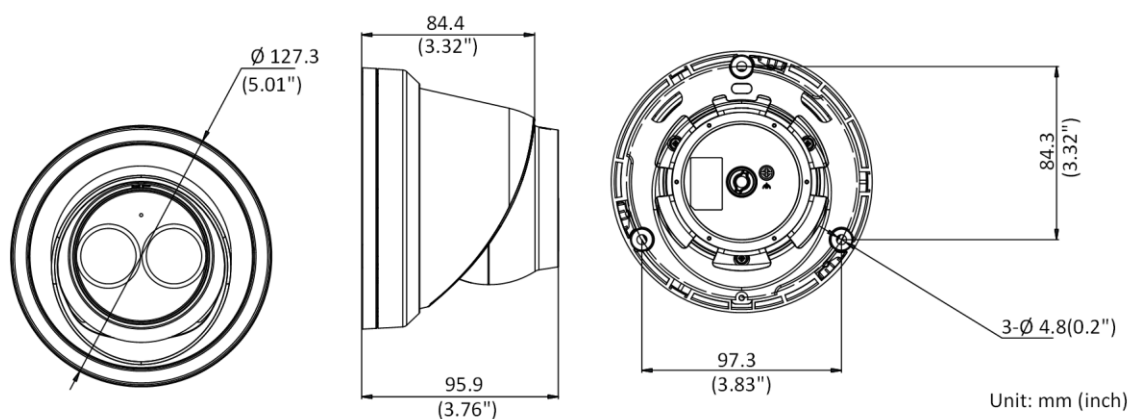

Reset	Reset via reset button on camera body, web browser and client software
Startup and Operating Conditions	-30 °C to 60 °C (-22 °F to 140 °F), humidity 95% or less (non-condensing)
Storage Conditions	-30 °C to 60 °C (-22 °F to 140 °F), humidity 95% or less (non-condensing)
Power Supply	12 VDC $\pm$ 25%, Φ 5.5 mm coaxial power plug; PoE (802.3af, class 3)
Power Consumption and Current	12 VDC, 0.5 A, max. 6 W; PoE (802.3af, 36 V to 57 V), 0.3 A to 0.2 A, max. 7.5 W
Material	Metal
Dimensions	Camera: Φ 127.3 $\times$ 95.9 mm (5" $\times$ 3.8") With package: 150 $\times$ 150 $\times$ 141 mm (5.9" $\times$ 5.9" $\times$ 5.6")
Weight	Camera: Approx. 635 g (1.4 lb.) With package: Approx. 890 g (1.96 lb.)
Approval	
EMC	47 CFR Part 15, Subpart B; EN 55032: 2015, EN 61000-3-2: 2014, EN 61000-3-3: 2013, EN 50130-4: 2011 +A1: 2014; AS/NZS CISPR 32: 2015; ICES-003: Issue 6, 2016; KN 32: 2015, KN 35: 2015
Safety	UL 60950-1, IEC 60950-1:2005 + Am 1:2009 + Am 2:2013, EN 60950-1:2005 + Am 1:2009 + Am 2:2013, IS 13252(Part 1):2010+A1:2013+A2:2015
Chemistry	2011/65/EU, 2012/19/EU, Regulation (EC) No 1907/2006
Protection	Without -U: Ingress protection: IP67 (IEC 60529-2013) With -U: Ingress protection: IP66 (IEC 60529-2013)

* Listed resolutions are only selectable options. It does not mean that all streams can work at their maximum resolution at the same time.

Available Model

DS-2CD2343G0-I (2.8/4/6 mm), DS-2CD2343G0-IU (2.8/4/6 mm)

Dimensions