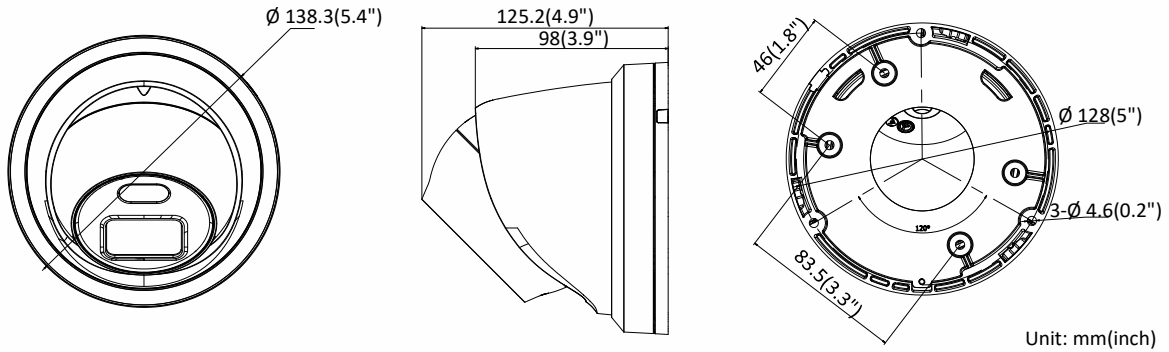

Dimension

Unit: mm(inch)

Accessory

Distributed by