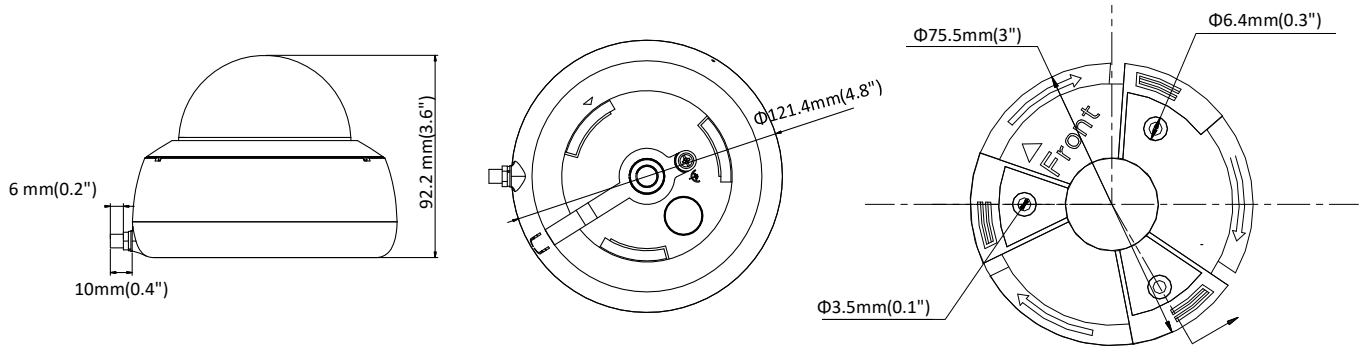

Alarm Trigger	Motion detection, video tampering, network disconnected, IP address conflict, illegal login, HDD error, HDD full
Network Storage	Support built-in microSD/SDHC/SDXC card (128G), local storage and NAS (NFS,SMB/CIFS), ANR
Protocols	TCP/IP, ICMP, HTTP, HTTPS, FTP, DHCP, DNS, DDNS, RTP, RTSP, RTCP, PPPoE, NTP, UPnP, SMTP, SNMP, IGMP, QoS, IPv6, UDP, Bonjour
General Function	One-key reset, heartbeat, mirror, password protection, privacy mask, watermark, IP address filter
Firmware Version	V5.5.60
API	ONVIF(PROFILE S,PROFILE G), ISAPI
Simultaneous Live View	Up to 6 channels
User/Host	Up to 32 users 3 levels: Administrator, Operator and User
Client	iVMS-4200, Hik-Connect, iVMS-5200, iVMS-4500
Web Browser	IE8+, Chrome 31.0-44, Firefox 30.0-51, Safari 8.0+
<b>Interface</b>	
Communication Interface	1 RJ45 10M/100M self-adaptive Ethernet port
On-board Storage	Built-in microSD/SDHC/SDXC slot, up to 128 GB
Audio I/O	1 Built-in mic, mono sound
Video Out	No
Alarm I/O	No
Reset Button	Yes
<b>Wi-Fi</b>	
Wireless Standards	IEEE802.11b, 802.11g, 802.11n
Frequency Range	2.412 GHz - 2.472 GHz
Channel Bandwidth	20/40MHz
Protocols	802.11b: CCK, QPSK, BPSK, 802.11g/n: OFDM
Security	64/128-bit WEP, WPA/WPA2, WPA-PSK/WPA2-PSK, WPS
Transfer Rates	11b/g: 54Mbps, 11n: up to 150Mbps
Wireless Range	Up to 50 m (The performance varies based on actual environment)
Power Consumption	<20dBm
<b>General</b>	
Operating Conditions	-30 °C to +60 °C (-22 °F to +140 °F), Humidity 95% or less (non-condensing)
Power Supply	12 VDC ± 25%, Φ 5.5 mm coaxial plug power
Power Consumption and Current	12 VDC, 0.5 A, Max: 6W
Protection Level	IP66
Material	Plastic
Dimensions	Camera: Φ 121.4 mm × 92.2 mm (Φ 4.8" × 3.6") With package: 150 mm × 150 mm × 141 mm (5.9" × 5.9" × 5.6")
Weight	Camera: 467g (1 lb.) With package: 725g (1.6 lb.)

## Dimensions

Distributed by