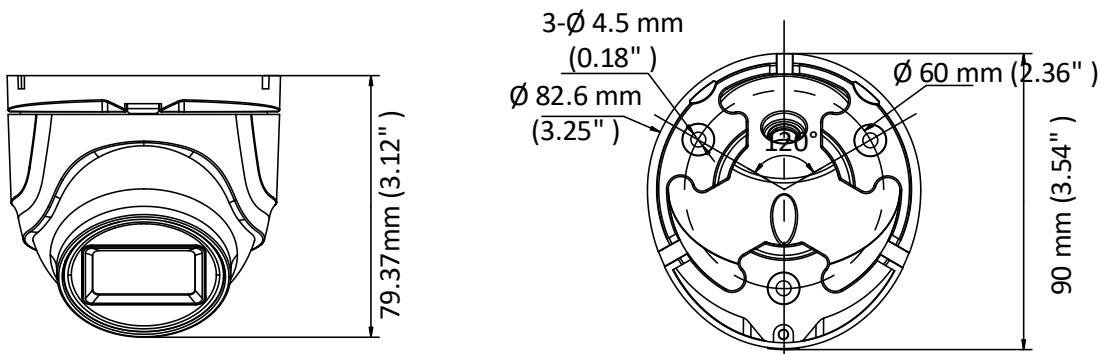

DS-2CE76U1T-ITMF 8 MP Turret Camera

Key Features

- 8.29 MP high performance CMOS
- 3840 × 2160 resolution
- 2.8 mm, 3.6 mm, 6 mm fixed lens
- EXIR 2.0, smart IR, up to 30 m IR distance
- 4 in 1 video output (switchable TVI/AHD/CVI/CVBS)
- IP67
- Up the coax (HIKVISION-C)

Specification

Camera	
Image Sensor	8.29 megapixel progressive scan CMOS
Signal System	PAL/NTSC
Frame Rate	TVI: 8MP@12.5fps, 8MP@15fps, 5MP@20fps, 4MP@25fps, 4MP@30fps, 2MP@25fps, 2MP@30fps CVI: 8MP@12.5fps, 8MP@15fps AHD: 5MP@20fps CVBS: 960H P/N
Resolution	3840 (H) × 2160 (V)
Min. Illumination	Color: 0.01 Lux@(F1.2, AGC ON), 0 Lux with IR
Shutter Time	PAL: 1/12.5 s to 1/50,000 s NTSC: 1/15 s to 1/50,000 s
Lens	2.8 mm, 3.6 mm, 6 mm fixed lens
Horizontal Field of View	102.2° (2.8 mm), 79° (3.6 mm), 50.8° (6 mm)
Lens Mount	M16
Day & Night	IR cut filter
Angle Adjustment (Bracket)	Pan: 0° to 360°, Tilt:0° to 75°, Rotate: 0° to 360°
Synchronization	Internal synchronization
DWDR (Digital Wide Dynamic Range)	105 dB
Menu	
AGC	Yes
Day/Night Mode	Auto/Color/BW (Black and White)
White Balance	Auto/Manual
BLC (Backlight Compensation)	Yes
Language	English
Functions	Brightness, Sharpness, DNR, Mirror, Smart IR
Interface	
Video Output	1 HD analog output
Switch Button	TVI/AHD/CVI/CVBS
General	
Operating Conditions	-40 °C to 60 °C (-40 °F to 140 °F), humidity: 90% or less (non-condensation)
Power Supply	12 VDC ±25%
Power Consumption	Max. 5.3 W
Protection Level	IP67
Material	Metal
IR Range	Up to 30 m
Communication	Up the coax, Protocol: HIKVISION-C (TVI output)
Dimensions	90 mm × 79.37 mm (3.54" × 3.12")
Weight	Approx. 310 g (0.68 lb.)

Order Models

DS-2CE76U1T-ITMF

Dimension

Accessory

DS-1272ZJ-110-TRS
Wall Mount

DS-1275ZJ-SUS
Vertical Pole Mount

DS-1276ZJ-SUS
Corner Mount

DS-1280ZJ-XS
Junction Box