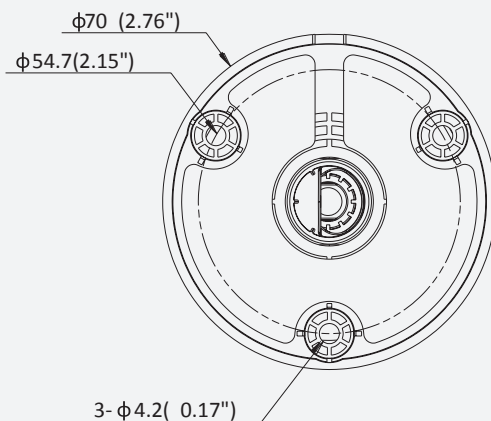

PB7TURBOLITE

HD720P IR Bullet Camera

Specifications

Camera	
Image Sensor	1MP CMOS Image Sensor
Signal System	PAL/NTSC
Effective Pixels	1296(H)*732(V)
Min. Illumination	0.1 Lux @ (F1.2,AGC ON),0 Lux with IR
Shutter Speed	1/25(1/30)s to 1/50,000s
Lens	3.6 mm Angle of View: 70.9° (3.6mm)
Lens Mount	M12
Day & Night	ICR
Angle Adjustment	Pan: 0 - 360°, Tilt: 0 - 180°, Rotation: 0 - 360°
Synchronization	Internal synchronization
Video Frame Rate	720p@25fps/720p@30fps
HD Video Output	1 Analog HD output
S/N Ratio	More than 62dB

General	
Operating Conditions	-40 °C – 60 °C (-40 °F – 140 °F), Humidity 90% or less (non-condensing)
Power Supply	12 VDC±15%
Power Consumption	Max. 4W
Protection Level	IP66
IR Range	Up to 20m
Dimensions	Ø70×149.5 mm (Ø 2.76"×5.89")
Weight	300 g

unit:mm