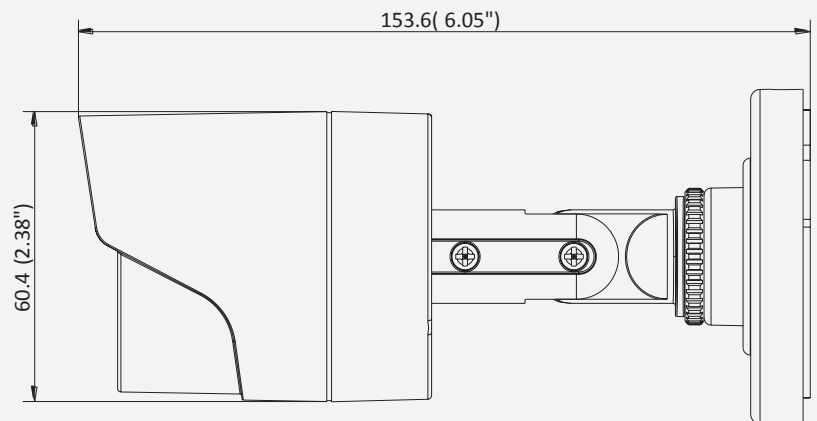

PB7TURBOLITE

HD720P IR Bullet Camera

Specifications

Camera	
Image Sensor	1MP CMOS Image Sensor
Signal System	PAL/NTSC
Effective Pixels	1296(H)*732(V)
Min. Illumination	0.1 Lux @ (F1.2,AGC ON),0 Lux with IR
Shutter Speed	1/25(1/30)s to 1/50,000s
Lens	3.6 mm Angle of View: 70.9° (3.6mm)
Lens Mount	M12
Day & Night	ICR
Angle Adjustment	Pan: 0 - 360°, Tilt: 0 - 180°, Rotation: 0 - 360°
Synchronization	Internal synchronization
Video Frame Rate	720p@25fps/720p@30fps
HD Video Output	1 Analog HD output
S/N Ratio	More than 62dB

General	
Operating Conditions	-40 °C – 60 °C (-40 °F – 140 °F), Humidity 90% or less (non-condensing)
Power Supply	12 VDC±15%
Power Consumption	Max. 4W
Protection Level	IP66
IR Range	Up to 20m
Dimensions	Ø70×149.5 mm (Ø 2.76"×5.89")
Weight	300 g

unit:mm