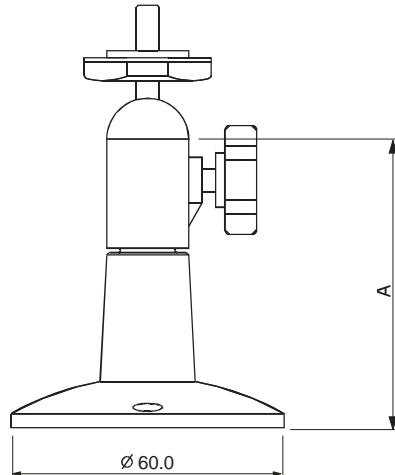

MODEL NO.: HCS806

SIZE : A X \varnothing 60mm

MATERIAL : PLASTIC & ALUMINUM

ADJUSTABLE ANGLE : PAN: 360 Degree

TILT: +0 Degree
-90 Degree

MAX LOAD : 5.0 Kg

SYSCOM video

Model No.	MRP Code	A	COLOR
HCS-806A	05501757	80.0	Cool Gray 1C
HCS-806B	05501758	80.0	Black
HCS-806C	05501759	60.0	Black
HCS-806D	05501760	60.0	Cool Gray 1C